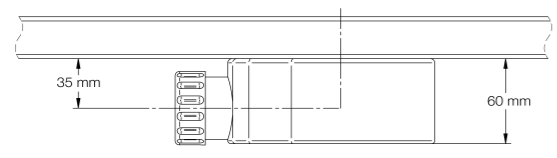

1 Step Drain