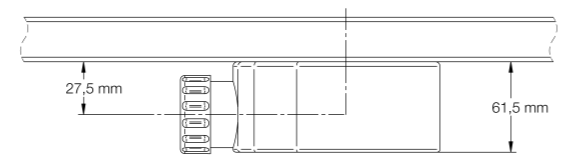

2 Surface Drain