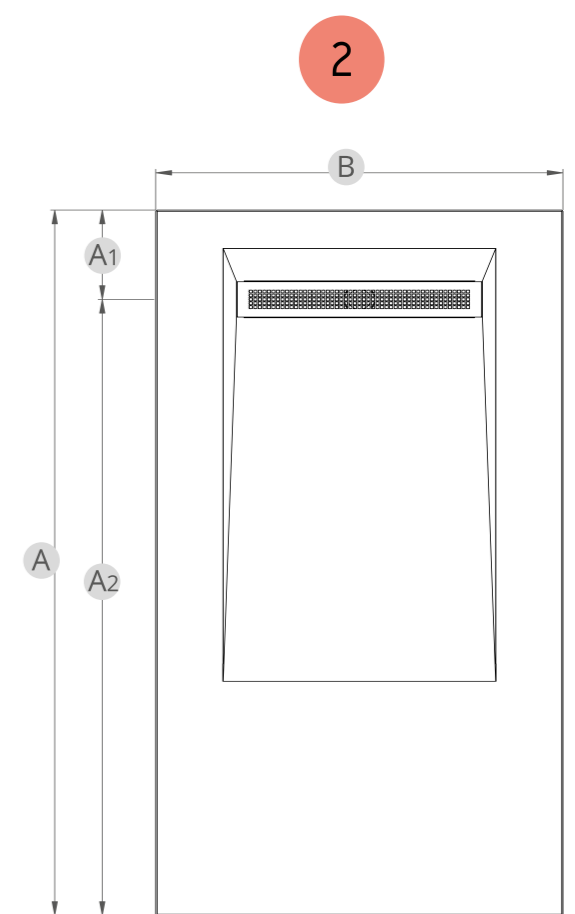

Solid Syntech® Technology

Our trays are manufactured using our **Solid Syntech** material as a base, a **Solid Surface** material made of a high-performance polyester resin and a high-finesse and high-purity non-mineral synthetic charge called ATH (aluminium trihydroxide), resulting in shower trays that combine a pleasant touch with easy maintenance and high resistance. It should also be noted that all our trays are repairable.

Step (sizes)

A (Length): 120, 130, 140, 150, 160, 170, 180 cm.
A1: 30 cm¹, 35 cm²
A2: Difference between A1 and the total length.
B (Width): 70, 80, 90 cm.

¹ For shower trays 120cm long and / or 70cm wide
² All other sizes

Surface (sizes)

A (Length): 120, 130, 140, 150, 160, 170, 180 cm.
A1: 17 cm³, 23 cm⁴
A2: Difference between A1 and the total length.
B (Width): 70, 80, 90 cm.

³ For shower trays 120cm long and / or 70cm wide
⁴ All other sizes