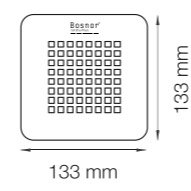

Step (sizes)

A (Length): 120, 130, 140, 150, 160, 170, 180 cm.
A1: 30 cm¹, 35 cm²
A2: Difference between A1 and the total length.
B (Width): 70, 80, 90 cm.

¹ For shower trays 120cm long and / or 70cm wide
² All other sizes

Surface (sizes)

A (Length): 120, 130, 140, 150, 160, 170, 180 cm.
A1: 17 cm³, 23 cm⁴
A2: Difference between A1 and the total length.
B (Width): 70, 80, 90 cm.

³ For shower trays 120cm long and / or 70cm wide
⁴ All other sizes

2 Surface

1 Step Drain

2 Surface Drain

1 Step Drain Covers

Bosnor[®]
SolidSurface

C/ Els Cirers, 8 08811 Canyelles (Barcelona)
Tel.: +34 93 818 88 26 info@bosnorsl.com
www.bosnorsl.com