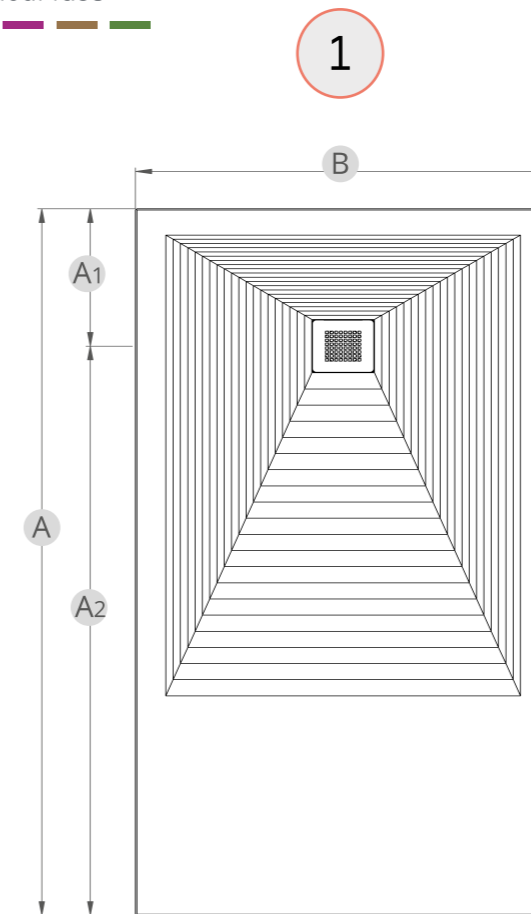

COLORS Series by Bosnor

Bosnor[®]
SolidSurface

Art, colour and design at your feet

COLORS Series

Your fashion colour, both outside and inside the shower tray.

Our Step and Surface Colours shower trays are designed to give the bathroom the colours our customers dream of. We have all the colours in the RAL chart, the equivalent of the fashionable Pantone colour chart, available just for you.

Solid Syntech® Technology

Our trays are manufactured using our **Solid Syntech** material as a base, a **Solid Surface** material made of a high-performance polyester resin and a high-finesse and high-purity non-mineral synthetic charge called ATH (aluminium trihydroxide), resulting in shower trays that combine a pleasant touch with easy maintenance and high resistance. It should also be noted that all our trays are repairable.

Step (sizes)

A (Length): 120, 130, 140, 150, 160, 170, 180 cm.
A1: 30 cm¹, 35 cm²
A2: Difference between A1 and the total length.
B (Width): 70, 80, 90 cm.

¹ For shower trays 120cm long and / or 70cm wide
² All other sizes

Surface (sizes)

A (Length): 120, 130, 140, 150, 160, 170, 180 cm.
A1: 17 cm³, 23 cm⁴
A2: Difference between A1 and the total length.
B (Width): 70, 80, 90 cm.

³ For shower trays 120cm long and / or 70cm wide
⁴ All other sizes