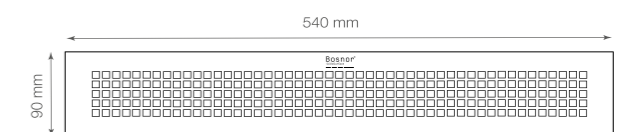

2 Surface Drain Covers

White