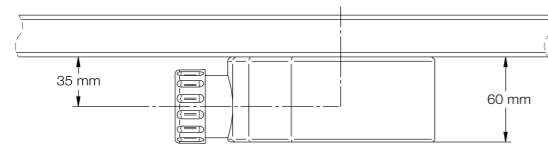

2 Step Drain