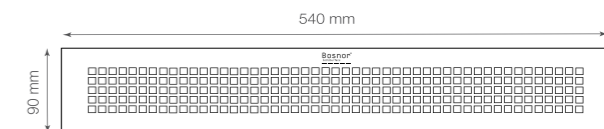

1 Surface Drain Covers