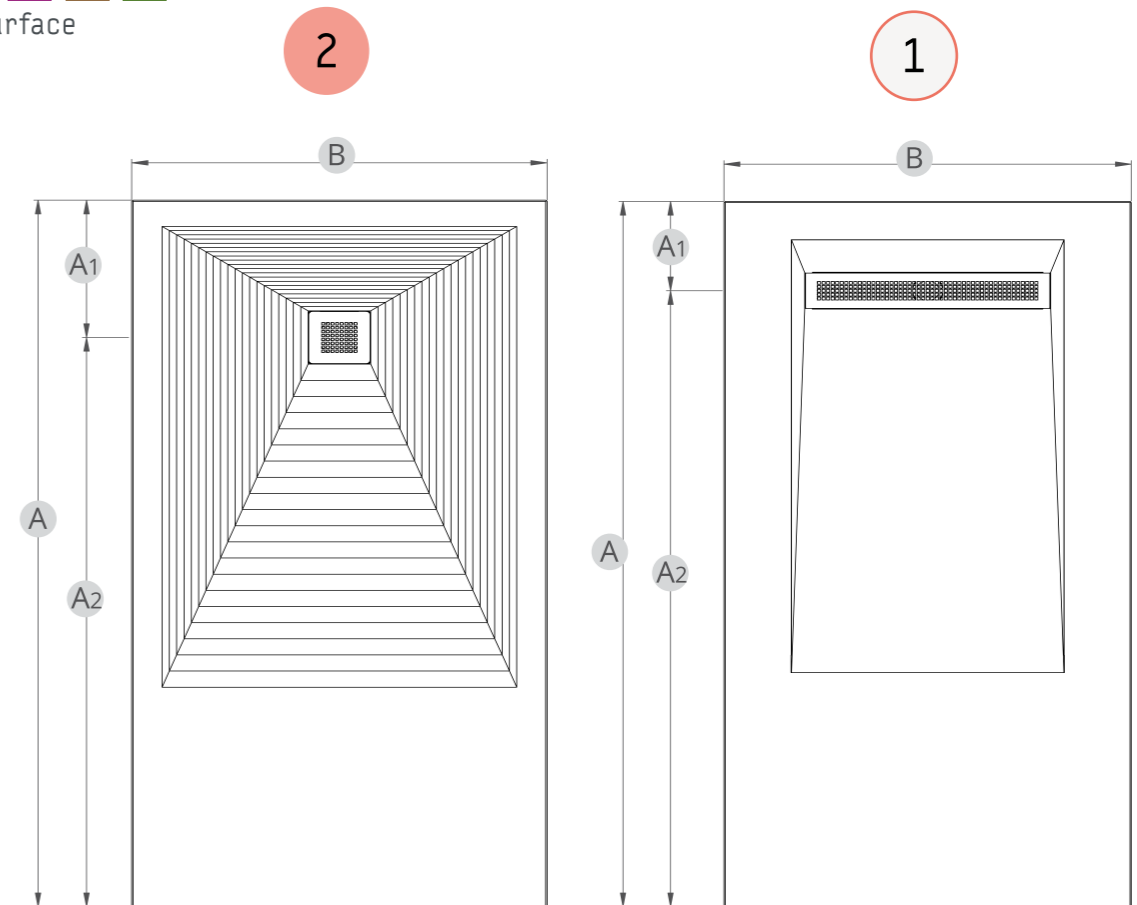

COLORS Series by Bosnor

Bosnor[®]
Solid Surface

Art, color and design at your feet

COLORS Series

Your fashion color, both outside and inside the shower tray.

Our Step and Surface Colors shower trays are designed to give the bathroom the colors our customers dream of. We have all the colors in the RAL chart, the equivalent of the fashionable Pantone color chart, available just for you.

ASSOCIATED COMPANY
AIDIMME
TECHNOLOGY INSTITUTE

Step (sizes)

A (Length): 120, 130, 140, 150, 160, 170, 180 cm.
A1: 30 cm¹, 35 cm²
A2: Difference between A1 and the total length.
B (Width): 70, 80, 90 cm.

¹ For shower trays 120cm long and / or 70cm wide
² All other sizes

Surface (sizes)

A (Length): 120, 130, 140, 150, 160, 170, 180 cm.
A1: 17 cm³, 23 cm⁴
A2: Difference between A1 and the total length.
B (Width): 70, 80, 90 cm.

³ For shower trays 120cm long and / or 70cm wide
⁴ All other sizes

1 Surface Drain Covers

White

SST

Pearl Grey

Slate Grey

Black

Beige