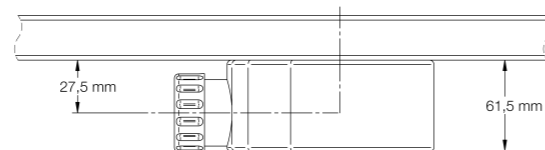

¹ For shower trays 120cm long and / or 70cm wide
² All other sizes

Surface (sizes)

A (Length): 120, 130, 140, 150, 160, 170, 180 cm.
A1: 17 cm³, 23 cm⁴
A2: Difference between A1 and the total length.
B (Width): 70, 80, 90 cm.

1 Surface

2 Step

2 Step Drain

1 Surface Drain

2 Step Drain Covers

Bosnor[®]
Solid Surface

C/ Els Cirers, 8 08811 Canyelles (Barcelona)
Tel.: +34 93 818 88 26 info@bosnorsl.com
www.bosnorsl.com