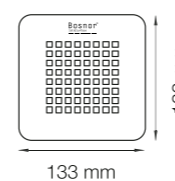

¹ For shower trays 120cm long and / or 70cm wide
² All other sizes

Surface (sizes)

A (Length): 120, 130, 140, 150, 160, 170, 180 cm.
A1: 17 cm³, 23 cm⁴
A2: Difference between A1 and the total length.
B (Width): 70, 80, 90 cm.

³ For shower trays 120cm long and / or 70cm wide
⁴ All other sizes

1 Surface Drain Covers

White

SST

Pearl Grey

Slate Grey

Black

Beige

1 Surface

2 Step

2 Step Drain

1 Surface Drain

2 Step Drain Covers

Bosnor[®]
Solid Surface

C/ Els Cirers, 8 08811 Canyelles (Barcelona)
Tel.: +34 93 818 88 26 info@bosnorsl.com
www.bosnorsl.com