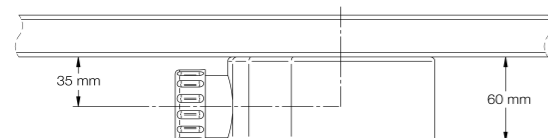

2 Step Drain