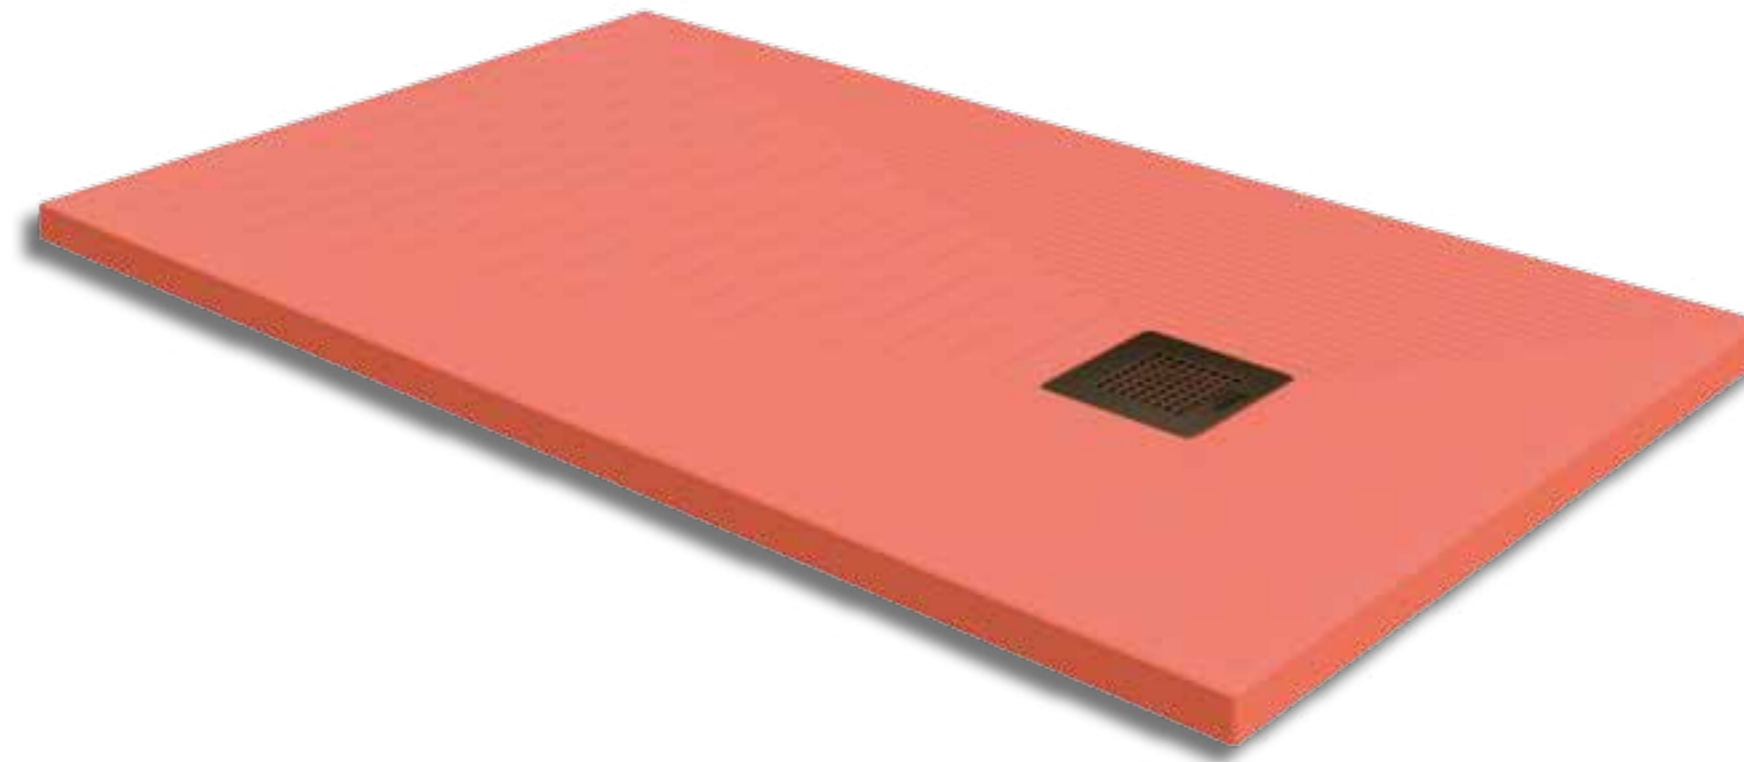

Bosnor's Spectro series offers you 213 color options for your shower tray. Choose the shade that best suits the style and atmosphere of your bathroom from the RAL or Pantone chart. You can also choose among our six colors for the drain cover of your Bosnor shower tray.

1 Surface

2 Step