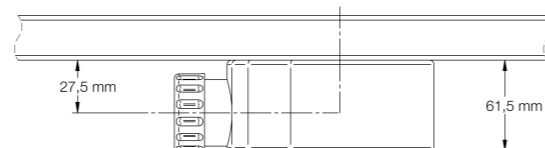

¹ For shower trays 120cm long and / or 70cm wide
² All other sizes

Surface (sizes)

A (Length): 120, 130, 140, 150, 160, 170, 180 cm.
A1: 17 cm³, 23 cm⁴
A2: Difference between A1 and the total length.
B (Width): 70, 80, 90 cm.

1 Surface

2 Step

2 Step Drain

1 Surface Drain

2 Step Drain Covers

Bosnor[®]
Solid Surface

C/ Els Cirers, 8 08811 Canyelles (Barcelona)
Tel.: +34 93 818 88 26 info@bosnorsl.com
www.bosnorsl.com