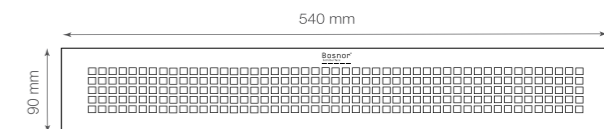

1 Surface Drain Covers