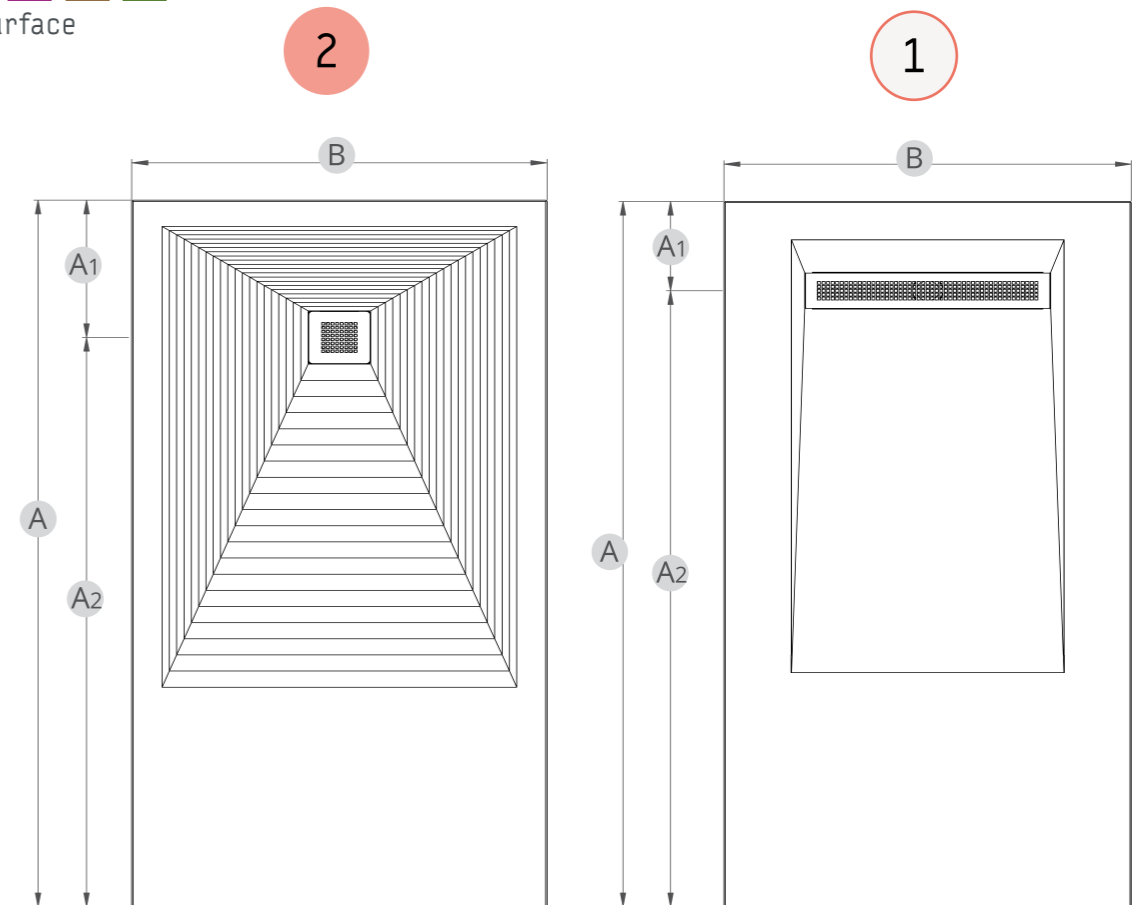

SPECTRO Series by Bosnor

Bosnor[®]
Solid Surface

Art, color and design at your feet

SPECTRO Series

Your fashion color, both outside and inside the shower tray.

Our Step and Surface Spectro shower trays are designed to give the bathroom the colors our customers dream of. We have all the colors in the RAL chart, the equivalent of the fashionable Pantone color chart, available just for you.

ASSOCIATED COMPANY
AIDIMME
TECHNOLOGY INSTITUTE

Step (sizes)

A (Length): 120, 130, 140, 150, 160, 170, 180 cm.
A1: 30 cm¹, 35 cm²
A2: Difference between A1 and the total length.
B (Width): 70, 80, 90 cm.

¹ For shower trays 120cm long and / or 70cm wide
² All other sizes

Surface (sizes)

A (Length): 120, 130, 140, 150, 160, 170, 180 cm.
A1: 17 cm³, 23 cm⁴
A2: Difference between A1 and the total length.
B (Width): 70, 80, 90 cm.

³ For shower trays 120cm long and / or 70cm wide
⁴ All other sizes

1 Surface Drain Covers

White

SST

Pearl Grey

Slate Grey

Black

Beige