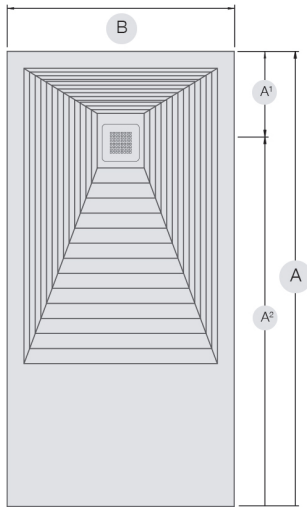

Characteristics

Model:

Drain: lateral

Length: 180 cm

Width: 90 cm

Technical Aspects

Solid Syntech® Technology

Solid Surface is a material comprised of an acrylic or polyester resin vacuum mixed with ATH (aluminium trihydroxide). It is a clean, resistant, durable and with the warmth of a magnificent and soft touch which provides a sense of comfort.

Dimensions

A (Length): 180 cm

A¹:

Notice: Undefined variable: a1 in /home/bosnorsl/domains/bosnorsl.com/private_html/wp-content/themes/bosnor/pdf.php on line 208

A²:

Notice: Undefined variable: a2 in /home/bosnorsl/domains/bosnorsl.com/private_html/wp-content/themes/bosnor/pdf.php on line 209

B (Width): 90 cm

Drain

Available dimensions

Our shower trays are available in 7 different lengths and 3 different widths, which can be combined in accordance with your needs.

Width: 120, 130, 140, 150, 160, 170, 180 cm.