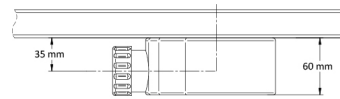

Characteristics

Model:

Drain: lateral

Length: 180 cm

Width: 90 cm

Technical Aspects

Solid Syntech® Technology

Solid Surface is a material comprised of an acrylic or polyester resin vacuum mixed with ATH (aluminium trihydroxide). It is a clean, resistant, durable and with the warmth of a magnificent and soft touch which provides a sense of comfort.

Dimensions

A (Length): 180 cm

A¹:

Notice: Undefined variable: a1 in /home/bosnorsl/domains/bosnorsl.com/private_html/wp-content/themes/bosnor/pdf.php on line 208

A²:

Notice: Undefined variable: a2 in /home/bosnorsl/domains/bosnorsl.com/private_html/wp-content/themes/bosnor/pdf.php on line 209

B (Width): 90 cm

Drain

Available dimensions

Our shower trays are available in 7 different lengths and 3 different widths, which can be combined in accordance with your needs.

Width: 120, 130, 140, 150, 160, 170, 180 cm.